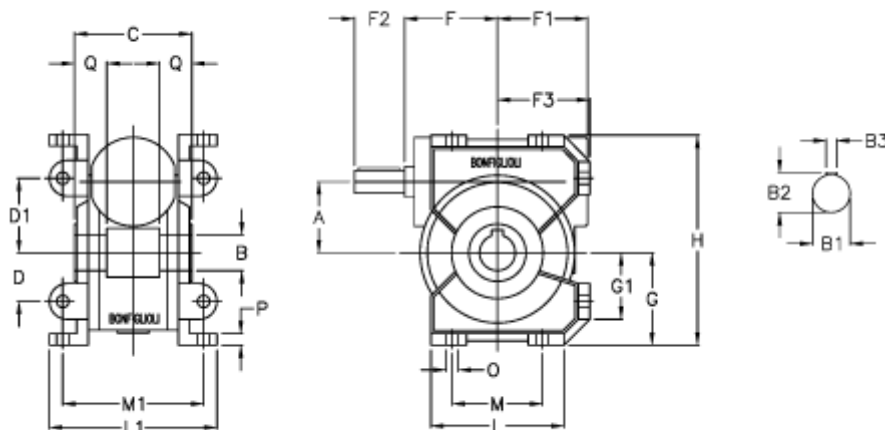

Article number: 3901049010000

Description: Worm gear with solid input shaft
VF 49U-10-HS

Measures

a = 49.5	Description = VF 49U-xx-HS	L = 93
B = 25	F = 65	L1 = 117
B1 = 16	F1 = 63	m = 63
B2 = 18.0	F2 = 40	M1 = 98.5
B3 = 5	F3 = 64.5	O = 8.5
C = 82	g = 64.5	P = 8
D = 34	G1 = 46.5	Q = 22.5
D1 = 52	H = 146.5	